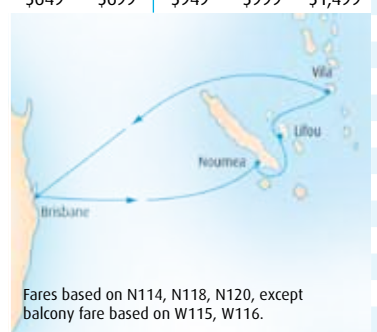

Up to 60% off* Cruise Sale

7 nights		Week Fantastique			Date	Cruise	Date	Cruise
4 berth pp from*		Twin pp from*			Date	Cruise	Date	Cruise
Inside	Outside	Inside	Outside	Balcony				
$649	$699	$949	$999	$1,499	8 Jan 11	Pacific Dawn W102	18 Jun 11	Pacific Dawn W121
					15 Jan 11	Pacific Dawn W103	2 Jul 11	Pacific Dawn W123
					12 Feb 11	Pacific Dawn W106	9 Jul 11	Pacific Dawn W124
					19 Feb 11	Pacific Dawn W107	16 Jul 11	Pacific Dawn W125
					12 Mar 11	Pacific Dawn W109	13 Aug 11	Pacific Dawn W129
					19 Mar 11	Pacific Dawn W110	20 Aug 11	Pacific Dawn W130
					3 Apr 11	Pacific Sun N113	24 Sep 11	Pacific Dawn W134
					10 Apr 11	Pacific Sun N114	5 Nov 11	Pacific Dawn W140
					24 Apr 11	Pacific Sun N116	12 Nov 11	Pacific Dawn W141
					30 Apr 11	Pacific Dawn W114	3 Dec 11	Pacific Dawn W143
					7 May 11	Pacific Dawn W115	10 Dec 11	Pacific Dawn W144
					8 May 11	Pacific Sun N118	7 Jan 12	Pacific Dawn W202
					14 May 11	Pacific Dawn W116	4 Feb 12	Pacific Dawn W205
					22 May 11	Pacific Sun N120	11 Feb 12	Pacific Dawn W206
					4 Jun 11	Pacific Dawn W119	18 Feb 12	Pacific Dawn W207
					11 Jun 11	Pacific Dawn W120	10 Mar 12	Pacific Dawn W209